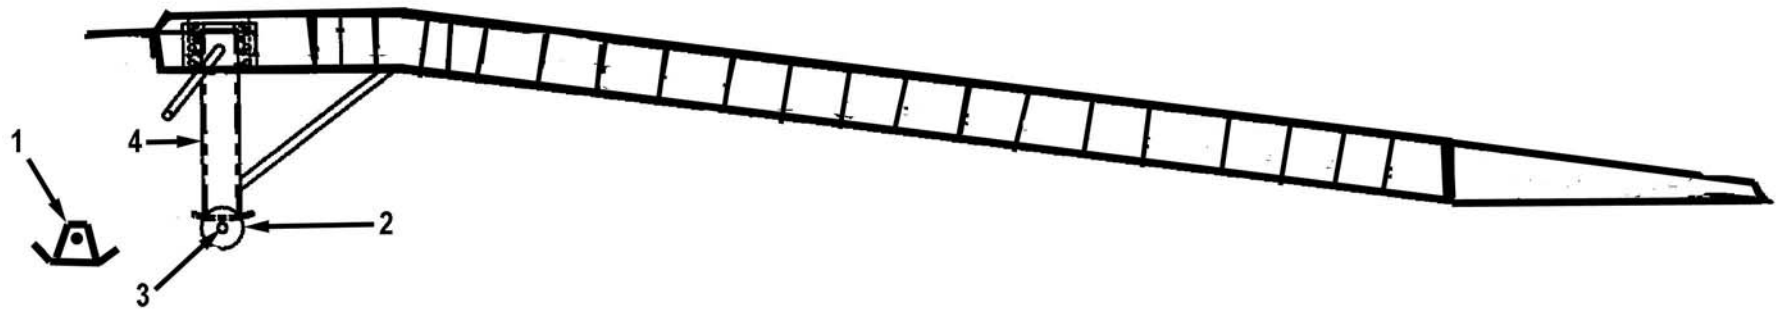

YARD RAMP

Ref. #	Model #	Generic Part #	Eng. Part #	Description
1	YR-15-7230	YR-PAD		Foot Pad For Landing Gear (each)
2	YR-15-7230	YR-SS9		9" Semi Steel Wheel (each)
3	YR-15-7230	YR-SS-AX		Axle for Semi Steel Wheel
4	YR-15-7230	YR-LG		Landing Gear (priced per pair) (sold only in pairs)
1	YR-15-7236	YR-PAD		Foot Pad For Landing Gear (each)
2	YR-15-7236	YR-SS9		9" Semi Steel Wheel (each)
3	YR-15-7236	YR-SS-AX		Axle for Semi Steel Wheel
4	YR-15-7236	YR-LG		Landing Gear (priced per pair) (sold only in pairs)
1	YR-15-8430	YR-PAD		Foot Pad For Landing Gear (each)
2	YR-15-8430	YR-SS9		9" Semi Steel Wheel (each)
3	YR-15-8430	YR-SS-AX		Axle for Semi Steel Wheel
4	YR-15-8430	YR-LG		Landing Gear (priced per pair) (sold only in pairs)
1	YR-15-8436	YR-PAD		Foot Pad For Landing Gear (each)
2	YR-15-8436	YR-SS9		9" Semi Steel Wheel (each)
3	YR-15-8436	YR-SS-AX		Axle for Semi Steel Wheel
4	YR-15-8436	YR-LG		Landing Gear (priced per pair) (sold only in pairs)
1	YR-20-8536	YR-PAD		Foot Pad For Landing Gear (each)
2	YR-20-8536	YR-SS9		9" Semi Steel Wheel (each)
3	YR-20-8536	YR-SS-AX		Axle for Semi Steel Wheel
4	YR-20-8536	YR-LG		Landing Gear (priced per pair) (sold only in pairs)
	YR-OPTION	YR-PNUE-TIRE		Pneumatic Truck Tire On Rim
	YR-OPTION	YR-AXL		Main Axle
	YR-OPTION	YR-HYD-PUMP	PM-HP-10B	Hydraulic Hand Pump (Main Lift)
	YR-OPTION	YR-CYL	99-021-936	Main Lift Cylinder
	YR-OPTION-AL	YR-CYL-AL	99-021-901	Main Lift Cylinder (3 x 10) For Alum. Only