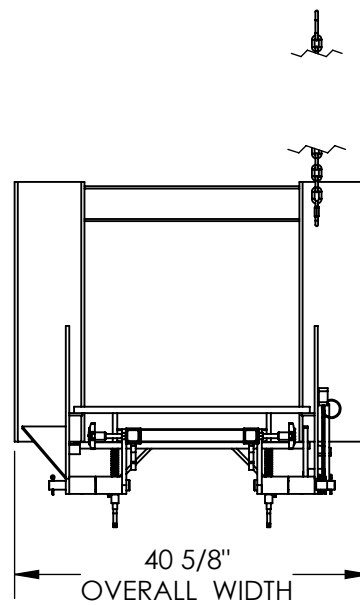

FORK TRUCK MOUNTED TRASH CAN DUMPER - FM-T-DUMP

APPROX WEIGHT: 186.75 lbs.
 DOES NOT INCLUDE WEIGHT OF POWER OR PACKAGING!!!

*** ANY ADDITIONS, DELETIONS, OR OMISSIONS MUST BE CORRECTED ON THIS DRAWING AS THIS DRAWING WILL BE CONSIDERED ALL INCLUSIVE ***

ALL GRAPHICS PROVIDED ARE FOR REFERENCE ONLY. IF CERTAIN DIMENSIONS ARE CRITICAL PLEASE VERIFY THOSE DIMENSIONS WITH YOUR SALESPERSON

DIMENSION TOLERANCE ± 1/4"

NEVER EXCEED LOAD CENTER RATING PER FORK TRUCK MANUFACTURER'S GUIDELINES. DO NOT USE HIS FORK ATTACHMENT IF LOAD WILL EXCEED FORK TRUCK MANUFACTURER'S LOAD CENTER RATING. APPROX. WEIGHT/ LOST LOAD=186.75 LBS. MINIMUM EFFECTIVE THICKNESS= LESS THAN 1"

ANY MODIFIED UNITS ARE NON-RETURNABLE

As drawn As marked

Signed: _____ Date: _____

Printed Name: _____

LEAD TIME WILL START UPON RECEIPT OF SIGNED APPROVAL DRAWING

STANDARD FEATURES

- MODEL NUMBER IS FM-T-DUMP
- OVERALL WIDTH IS 40 5/8"
- OVERALL LENGTH IS 39 9/16"
- OVERALL HEIGHT IS 41 15/16"
- MAX CAPACITY IS 1,000 LBS
- USED FOR 64 GALLON TRASH CAN
- FORK POCKET WIDTH IS 7 5/8"
- FORK POCKET HEIGHT IS 2 5/8"
- TOUGH BAKED IN POWDER COATED BLUE FINISH