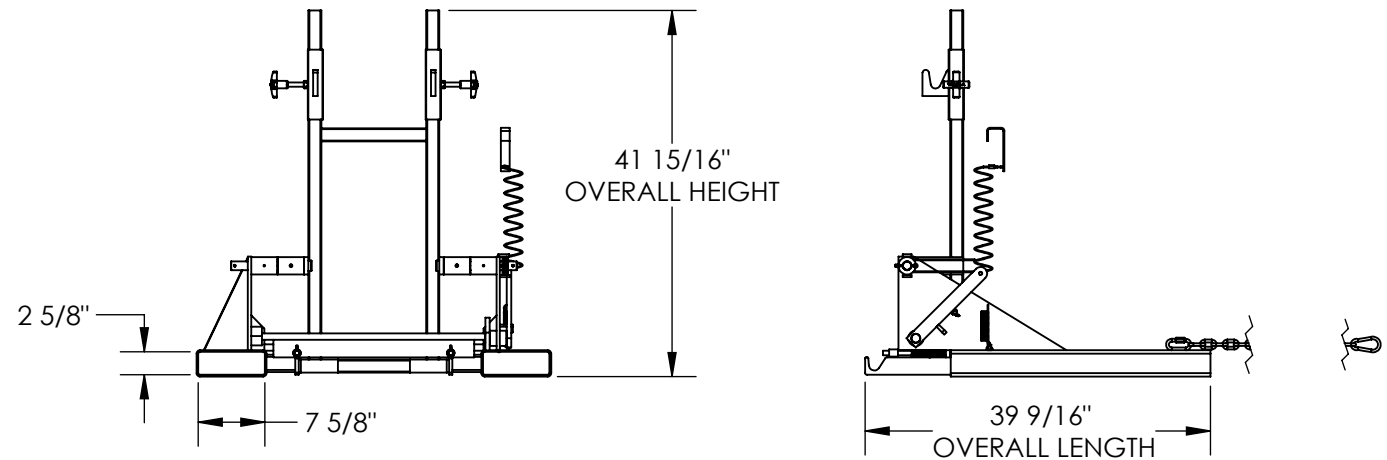

FORK TRUCK MOUNTED TRASH CAN DUMPER - FM-T-DUMP

APPROX WEIGHT: 186.75 lbs.
 DOES NOT INCLUDE WEIGHT OF POWER OR PACKAGING!!!

*** ANY ADDITIONS, DELETIONS, OR OMISSIONS MUST BE CORRECTED ON THIS DRAWING AS THIS DRAWING WILL BE CONSIDERED ALL INCLUSIVE ***

ALL GRAPHICS PROVIDED ARE FOR REFERENCE ONLY. IF CERTAIN DIMENSIONS ARE CRITICAL PLEASE VERIFY THOSE DIMENSIONS WITH YOUR SALESPERSON

DIMENSION TOLERANCE ± 1/4"

NEVER EXCEED LOAD CENTER RATING PER FORK TRUCK MANUFACTURER'S GUIDELINES. DO NOT USE HIS FORK ATTACHMENT IF LOAD WILL EXCEED FORK TRUCK MANUFACTURER'S LOAD CENTER RATING. APPROX. WEIGHT/ LOST LOAD=186.75 LBS. MINIMUM EFFECTIVE THICKNESS= LESS THAN 1"

ANY MODIFIED UNITS ARE NON-RETURNABLE

As drawn As marked

Signed: _____ Date: _____

Printed Name: _____

LEAD TIME WILL START UPON RECEIPT OF SIGNED APPROVAL DRAWING

STANDARD FEATURES

- MODEL NUMBER IS FM-T-DUMP
- OVERALL WIDTH IS 40 5/8"
- OVERALL LENGTH IS 39 9/16"
- OVERALL HEIGHT IS 41 15/16"
- MAX CAPACITY IS 1,000 LBS
- USED FOR 64 GALLON TRASH CAN
- FORK POCKET WIDTH IS 7 5/8"
- FORK POCKET HEIGHT IS 2 5/8"
- TOUGH BAKED IN POWDER COATED BLUE FINISH