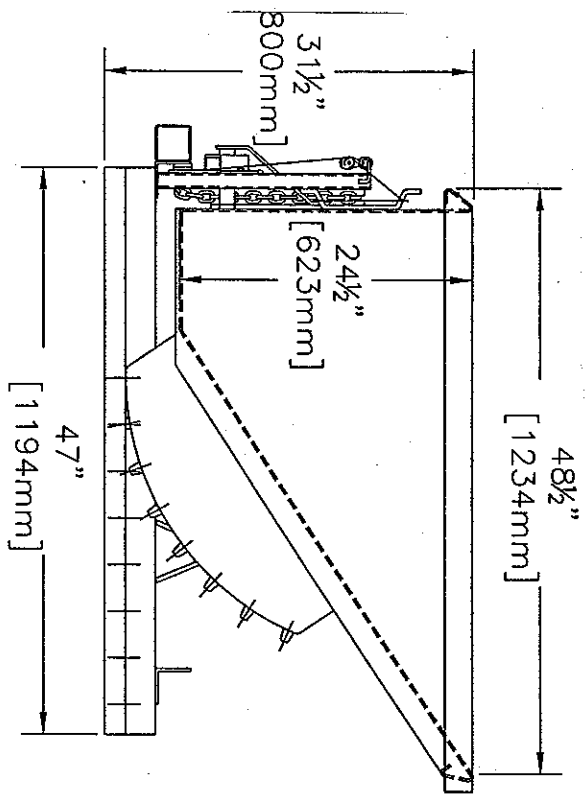

**SPECIAL UNITS ARE NON-RETURABLE
 *AVAILABLE AT ADDITIONAL COSTS

STACKABLE STEEL SELF-DUMPING HOPPER, HOP-33-HD

STANDARD FEATURES

MODEL NUMBER: HOP-33-HD
 CAPACITY: 4,000 LBS.
 VOLUME: 1/3 CUBIC YARDS
 OVERALL WIDTH: 30 3/4"
 OVERALL DEPTH: 48 1/2"
 OVERALL HEIGHT: 31 1/2"

DISTRIBUTOR'S NAME:		P.O.#: -	
VESTIL MANUFACTURING		W.O.#: -	
DRAWN BY: SR	DATE: 11-13-08	SALES: -	
REFERENCE:		DRWG. FILE NAME:	
		HOP-33-HD	

SCALE: NTS