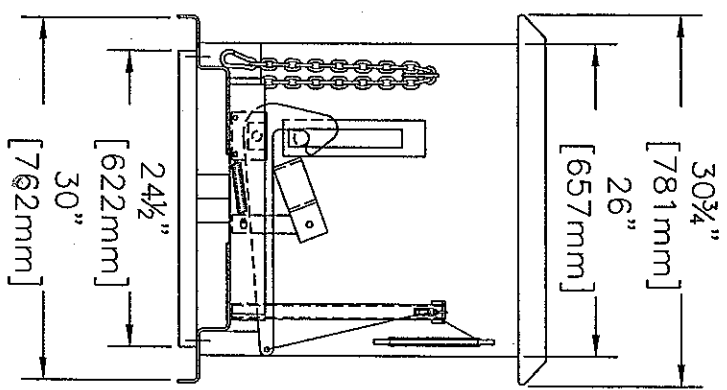

**SPECIAL UNITS ARE NON-RETURABLE
 *AVAILABLE AT ADDITIONAL COSTS

STACKABLE STEEL SELF-DUMPING HOPPER, HOP-33-HD

STANDARD FEATURES

MODEL NUMBER: HOP-33-HD
 CAPACITY: 4,000 LBS.
 VOLUME: 1/3 CUBIC YARDS
 OVERALL WIDTH: 30 3/4"
 OVERALL DEPTH: 48 1/2"
 OVERALL HEIGHT: 31 1/2"