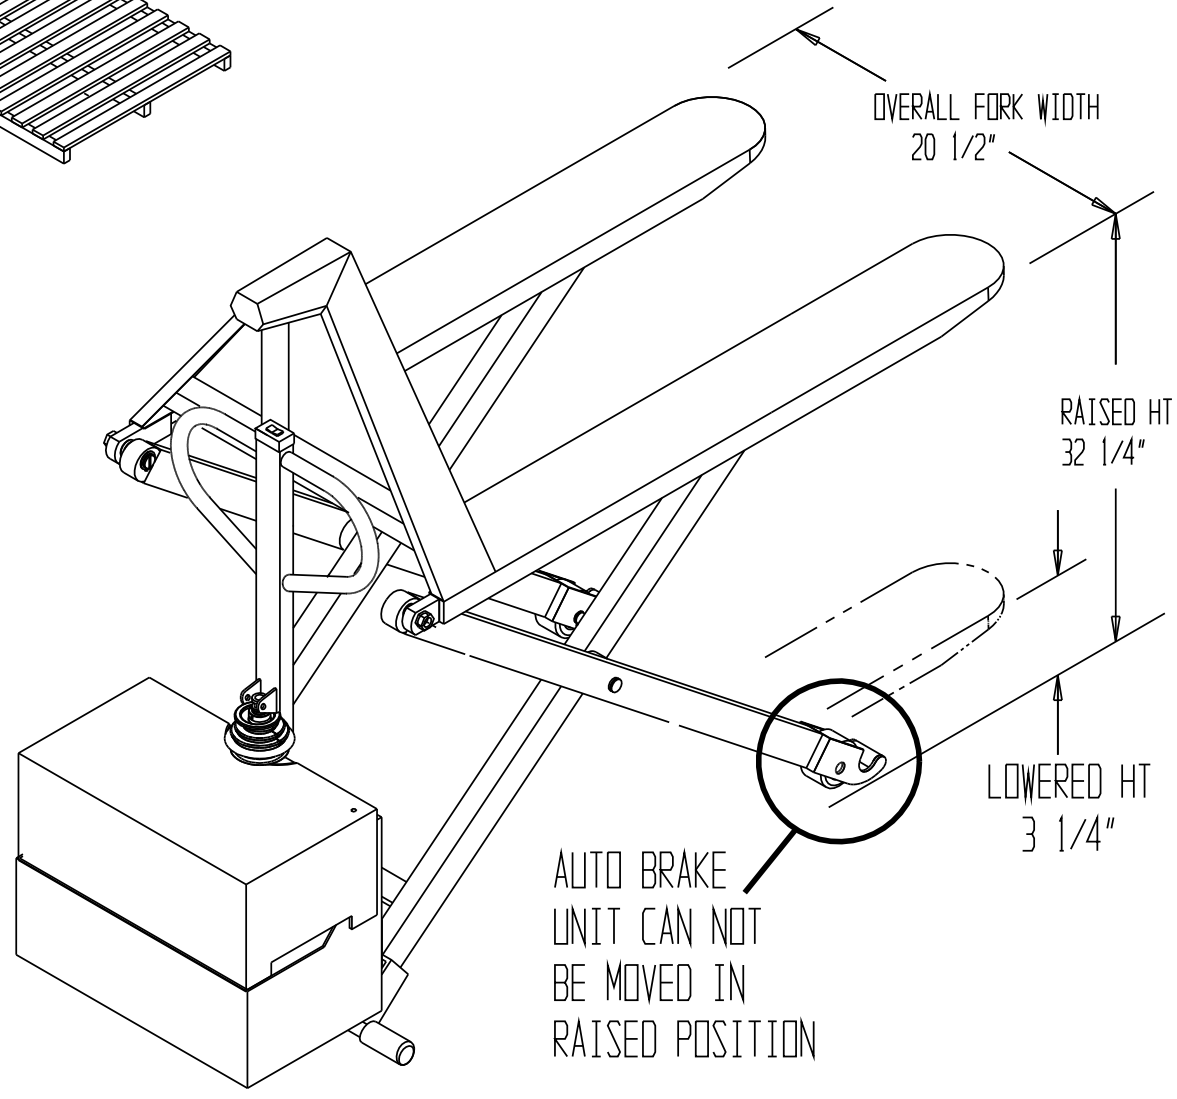

FOR USE WITH  
OPEN BOTTOM  
SKID ONLY

# DC POWERED TOTE LIFTER, L-220-DC-HD

## STANDARD FEATURES

- MODEL NUMBER: L-220-DC-HD
- CAPACITY: 3,000 LBS
- LOWERED HT: 3 1/4"
- RAISED HT : 32 1/4"
- FORK LENGTH : 43"
- OVERALL LENGTH: 62 3/4"
- FORK WIDTH : 6 1/2"
- OVERALL FORK WIDTH : 20 1/2"
- HANDLE HEIGHT: 46 1/4"
- 12V DC POWERED
- FORKS ARE BLUE