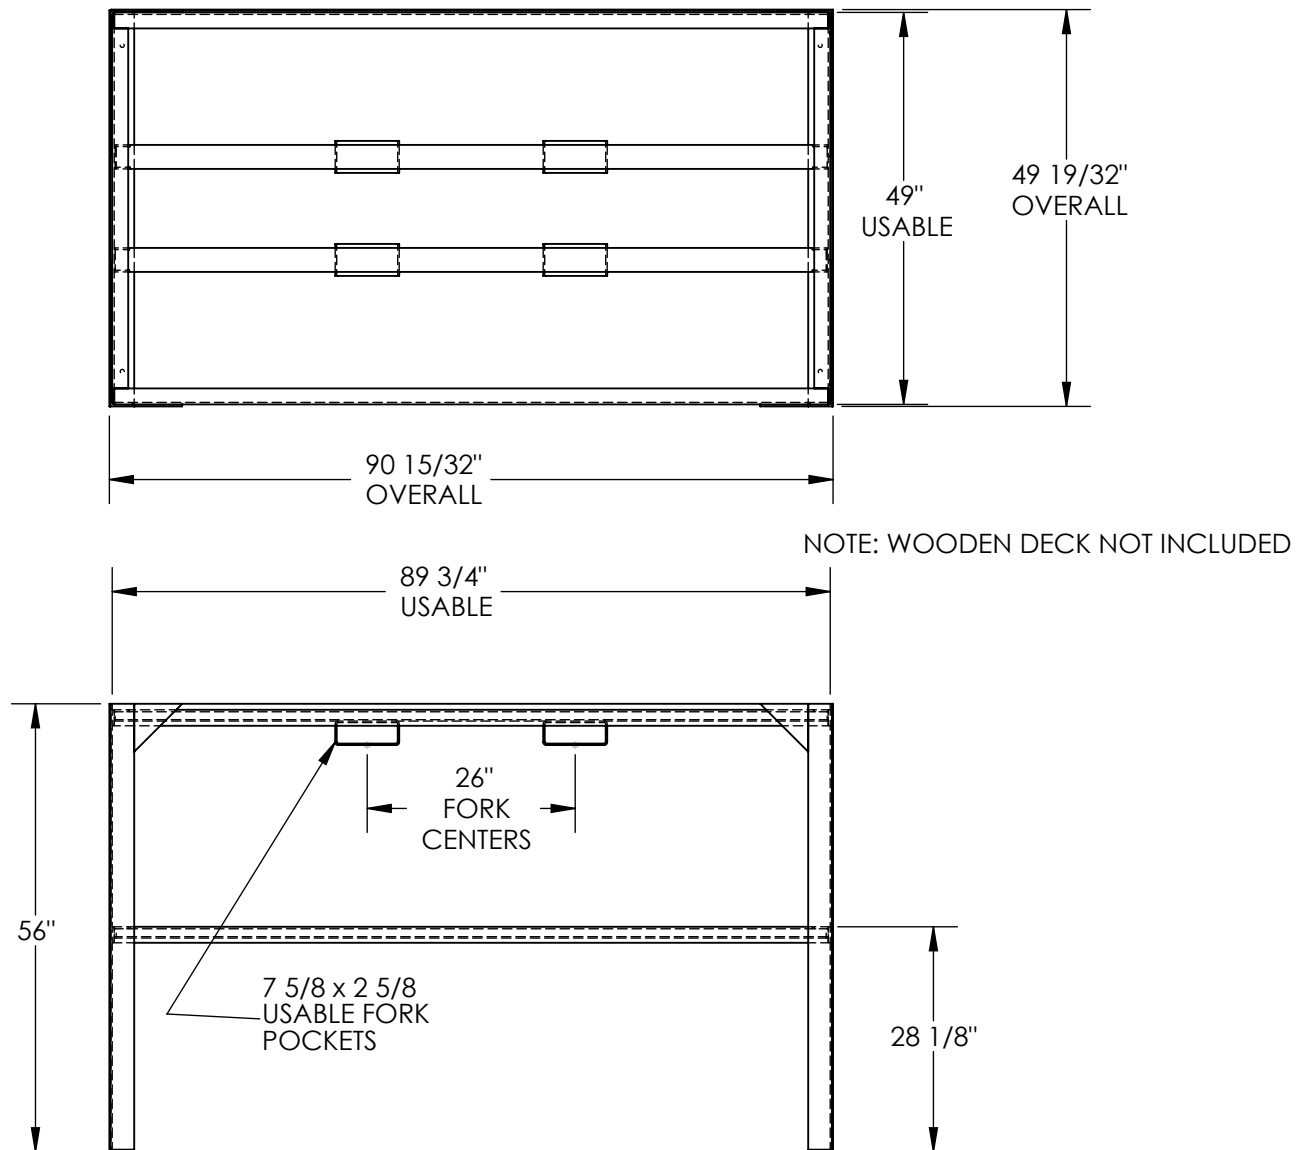

PALLET CARGO DECKER MODEL - PCD-92DSB

APPROX WEIGHT: 745.43 lbs.
DOES NOT INCLUDE WEIGHT OF POWER OR PACKAGING!!!

ANY ADDITIONS, DELETIONS, OR OMISSIONS MUST BE CORRECTED ON THIS DRAWING AS THIS DRAWING WILL BE CONSIDERED ALL INCLUSIVE

ALL GRAPHICS PROVIDED ARE FOR REFERENCE ONLY. IF CERTAIN DIMENSIONS ARE CRITICAL PLEASE VERIFY THOSE DIMENSIONS WITH YOUR SALESPERSON

STANDARD FEATURES

- MODEL NUMBER IS PCD-92DSB
- CAPACITY IS 5000 LBS.
- OVERALL WIDTH IS 49 1/2"
- USABLE WIDTH IS 49"
- OVERALL LENGTH IS 90 1/4"
- USABLE LENGTH IS 89 3/4"
- OVERALL HEIGHT IS 56"
- USABLE FORK POCKETS ARE 7 5/8" x 2 5/8"
- PROTECTIVE SIDES ARE 12ga. x 49 1/2" x 56"
- PROTECTIVE BACK IS 12ga. x 90 1/4" x 56"