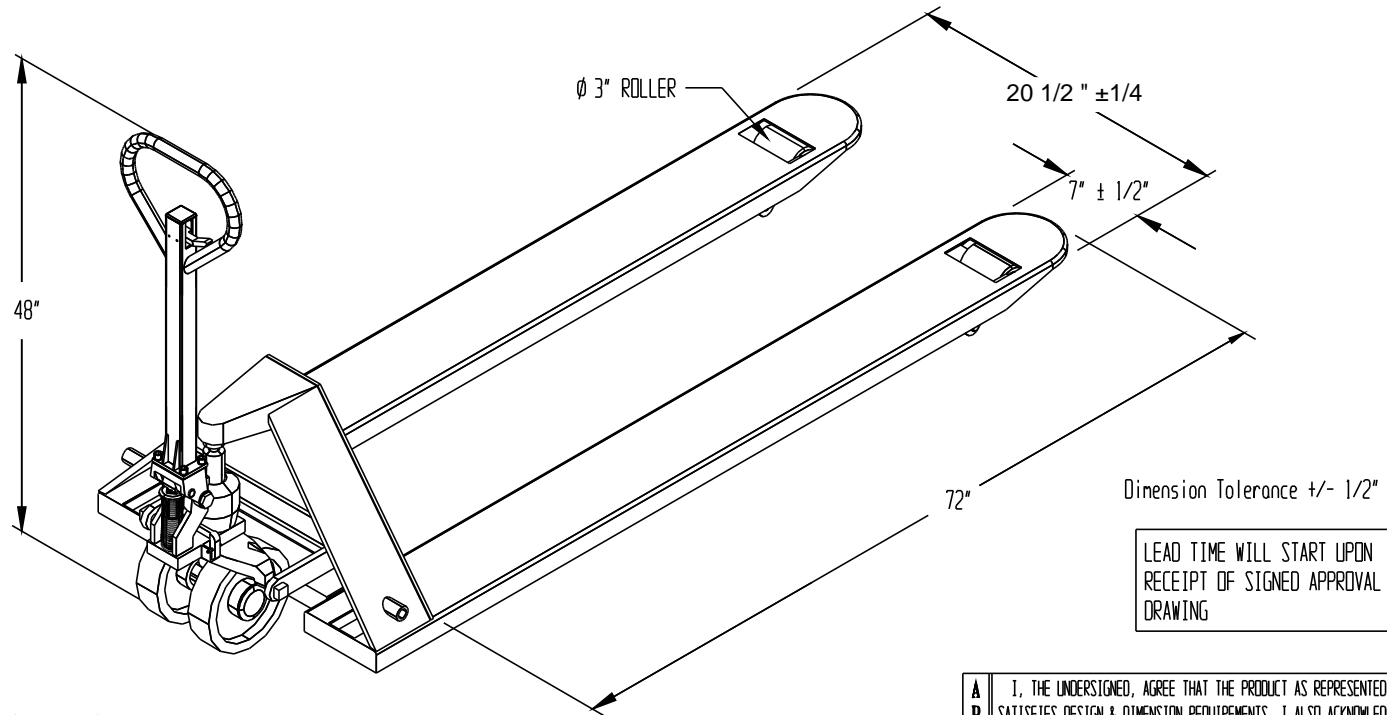

FULL FEATURED PALLET TRUCK, PM4-2072

STANDARD FEATURES

MODEL NUMBER: PM4-2072
 OVERALL FORK WIDTH IS 20½ INCHES
 OVERALL FORK LENGTH IS 72 INCHES
 CAPACITY IS 4,400 LBS
 LOWERED HEIGHT IS 2 7/8 INCHES
 RAISED HEIGHT IS 7 3/4 INCHES