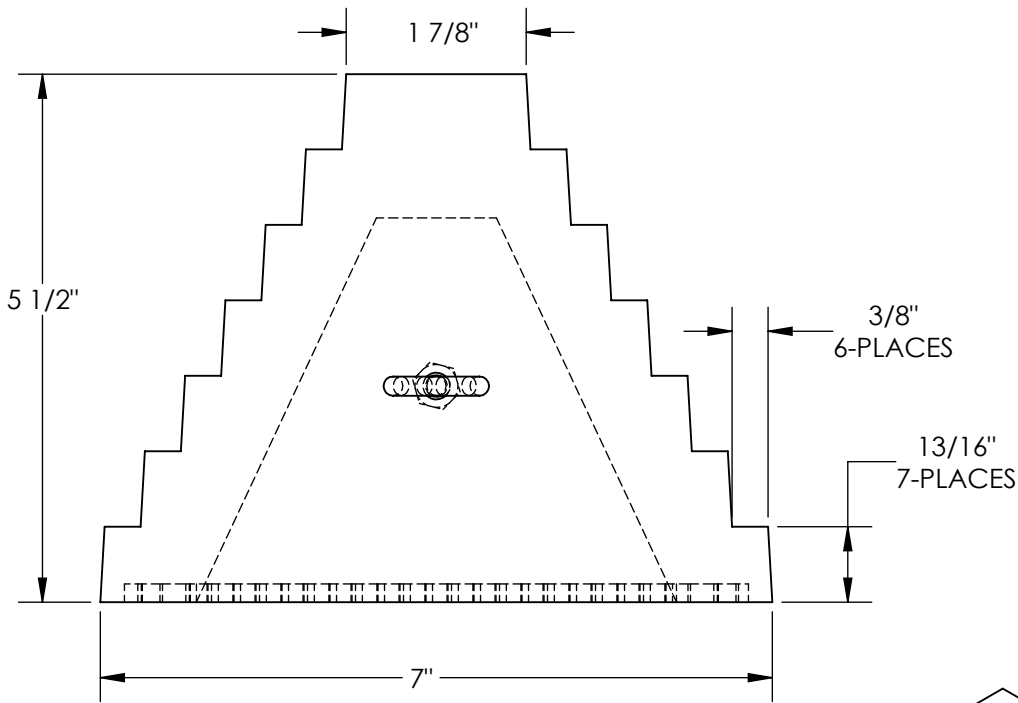

# RUBBER WHEEL CHOCK WITH EYEBOLT-RWC-8-YL

APPROX WEIGHT: 7.4 lbs.  
DOES NOT INCLUDE WEIGHT OF POWER OR PACKAGING!!!

\*\*\* ANY ADDITIONS, DELETIONS, OR OMISSIONS MUST BE CORRECTED ON THIS DRAWING AS THIS DRAWING WILL BE CONSIDERED ALL INCLUSIVE \*\*\*

ALL GRAPHICS PROVIDED ARE FOR REFERENCE ONLY. IF CERTAIN DIMENSIONS ARE CRITICAL PLEASE VERIFY THOSE DIMENSIONS WITH YOUR SALESPERSON

NOTE: BOTTOM CAVITIES SHOWN FOR REFERENCE ONLY

DIMENSION TOLERANCE  $\pm 1/4"$

## STANDARD FEATURES

- MODEL NUMBER IS RWC-8-YL
- OVERALL WIDTH IS 7"
- OVERALL LENGTH IS 9"
- OVERALL HEIGHT IS 5 1/2"
- DUROMETER = 85
- COLOR IS YELLOW