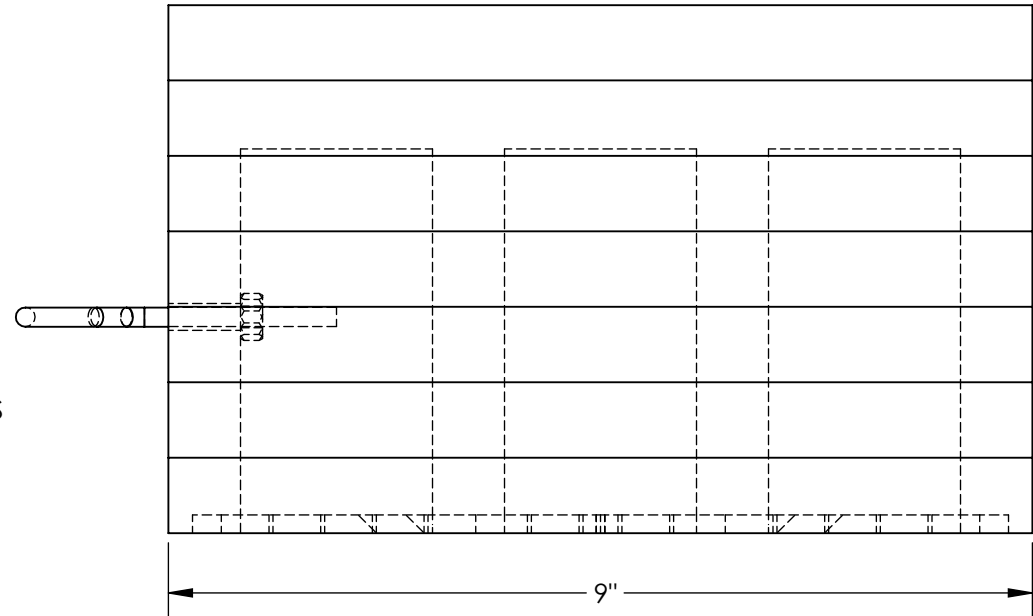

# RUBBER WHEEL CHOCK WITH EYEBOLT-RWC-8-YL

APPROX WEIGHT: 7.4 lbs.  
DOES NOT INCLUDE WEIGHT OF POWER OR PACKAGING!!!

\*\*\* ANY ADDITIONS, DELETIONS, OR OMISSIONS MUST BE CORRECTED ON THIS DRAWING AS THIS DRAWING WILL BE CONSIDERED ALL INCLUSIVE \*\*\*

ALL GRAPHICS PROVIDED ARE FOR REFERENCE ONLY. IF CERTAIN DIMENSIONS ARE CRITICAL PLEASE VERIFY THOSE DIMENSIONS WITH YOUR SALESPERSON

NOTE: BOTTOM CAVITIES SHOWN FOR REFERENCE ONLY

DIMENSION TOLERANCE  $\pm 1/4"$

## STANDARD FEATURES

- MODEL NUMBER IS RWC-8-YL
- OVERALL WIDTH IS 7"
- OVERALL LENGTH IS 9"
- OVERALL HEIGHT IS 5 1/2"
- DUROMETER = 85
- COLOR IS YELLOW