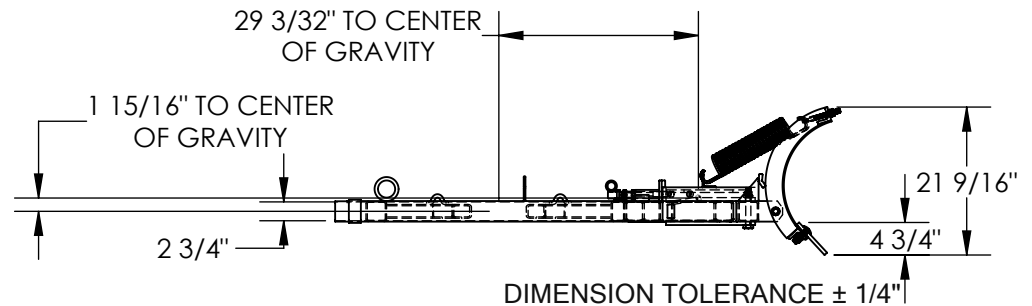

FORK MOUNTED SNOW BLADE - SPB-548

APPROX WEIGHT: 520 lbs.
 DOES NOT INCLUDE WEIGHT OF POWER OR PACKAGING!!!

*** ANY ADDITIONS, DELETIONS, OR OMISSIONS MUST BE CORRECTED ON THIS DRAWING AS THIS DRAWING WILL BE CONSIDERED ALL INCLUSIVE ***

ALL GRAPHICS PROVIDED ARE FOR REFERENCE ONLY. IF CERTAIN DIMENSIONS ARE CRITICAL PLEASE VERIFY THOSE DIMENSIONS WITH YOUR SALESPERSON

STANDARD FEATURES

- MODEL NUMBER IS SPB-548
- OVERALL WIDTH IS 72"
- MAX FORK WIDTH IS 5 1/2 "
- OVERALL LENGTH IS 72 3/8"
- MAX FORK LENGTH IS 48"
- OVERALL HEIGHT IS 21 9/16"
- PLOW WIDTH AT 24 DEGREES IS 66"
- PLOW WIDTH AT 47 DEGREES IS 48"
- FORK CENTERS AT 32" SEPARATION