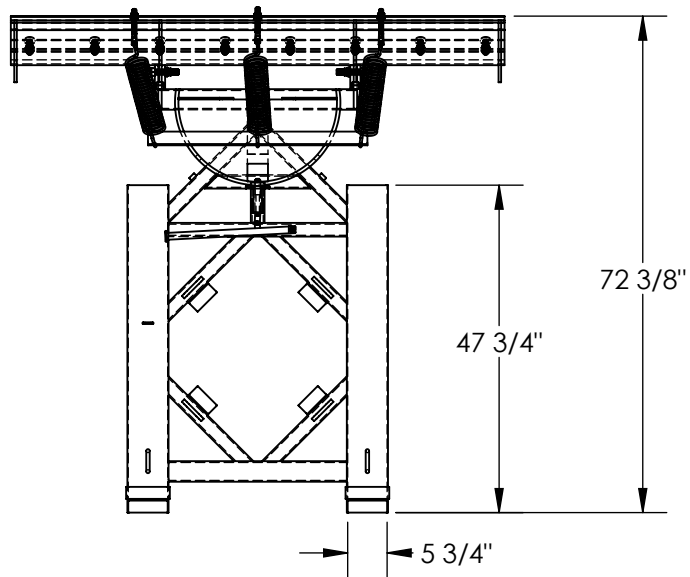

FORK MOUNTED SNOW BLADE - SPB-548

APPROX WEIGHT: 520 lbs.
 DOES NOT INCLUDE WEIGHT OF POWER OR PACKAGING!!!

*** ANY ADDITIONS, DELETIONS, OR OMISSIONS MUST BE CORRECTED ON THIS DRAWING AS THIS DRAWING WILL BE CONSIDERED ALL INCLUSIVE ***

ALL GRAPHICS PROVIDED ARE FOR REFERENCE ONLY. IF CERTAIN DIMENSIONS ARE CRITICAL PLEASE VERIFY THOSE DIMENSIONS WITH YOUR SALESPERSON

STANDARD FEATURES

- MODEL NUMBER IS SPB-548
- OVERALL WIDTH IS 72"
- MAX FORK WIDTH IS 5 1/2 "
- OVERALL LENGTH IS 72 3/8"
- MAX FORK LENGTH IS 48"
- OVERALL HEIGHT IS 21 9/16"
- PLOW WIDTH AT 24 DEGREES IS 66"
- PLOW WIDTH AT 47 DEGREES IS 48"
- FORK CENTERS AT 32" SEPARATION