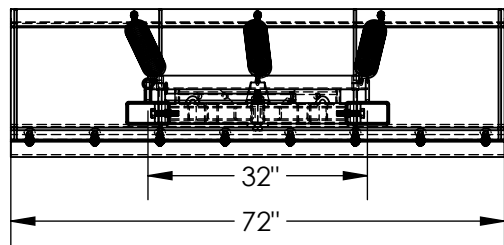

FORK MOUNTED SNOW BLADE - SPB-548

APPROX WEIGHT: 520 lbs.
 DOES NOT INCLUDE WEIGHT OF POWER OR PACKAGING!!!

*** ANY ADDITIONS, DELETIONS, OR OMISSIONS MUST BE CORRECTED ON THIS DRAWING AS THIS DRAWING WILL BE CONSIDERED ALL INCLUSIVE ***

ALL GRAPHICS PROVIDED ARE FOR REFERENCE ONLY. IF CERTAIN DIMENSIONS ARE CRITICAL PLEASE VERIFY THOSE DIMENSIONS WITH YOUR SALESPERSON

STANDARD FEATURES

- MODEL NUMBER IS SPB-548
- OVERALL WIDTH IS 72"
- MAX FORK WIDTH IS 5 1/2 "
- OVERALL LENGTH IS 72 3/8"
- MAX FORK LENGTH IS 48"
- OVERALL HEIGHT IS 21 9/16"
- PLOW WIDTH AT 24 DEGREES IS 66"
- PLOW WIDTH AT 47 DEGREES IS 48"
- FORK CENTERS AT 32" SEPARATION