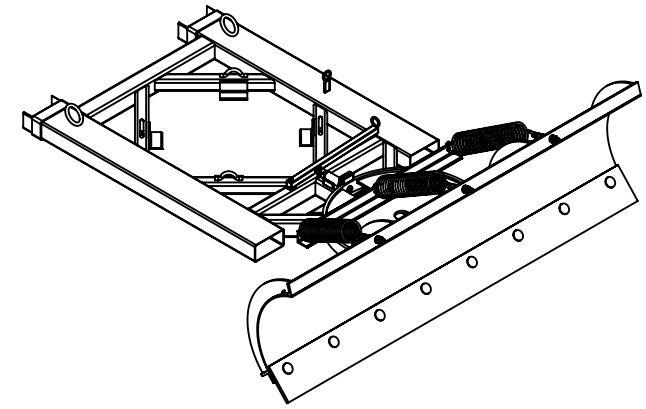

FORK MOUNTED SNOW BLADE - SPB-548

APPROX WEIGHT: 520 lbs.
 DOES NOT INCLUDE WEIGHT OF POWER OR PACKAGING!!!

*** ANY ADDITIONS, DELETIONS, OR OMISSIONS MUST BE CORRECTED ON THIS DRAWING AS THIS DRAWING WILL BE CONSIDERED ALL INCLUSIVE ***

ALL GRAPHICS PROVIDED ARE FOR REFERENCE ONLY. IF CERTAIN DIMENSIONS ARE CRITICAL PLEASE VERIFY THOSE DIMENSIONS WITH YOUR SALESPERSON

STANDARD FEATURES

- MODEL NUMBER IS SPB-548
- OVERALL WIDTH IS 72"
- MAX FORK WIDTH IS 5 1/2 "
- OVERALL LENGTH IS 72 3/8"
- MAX FORK LENGTH IS 48"
- OVERALL HEIGHT IS 21 9/16"
- PLOW WIDTH AT 24 DEGREES IS 66"
- PLOW WIDTH AT 47 DEGREES IS 48"
- FORK CENTERS AT 32" SEPARATION