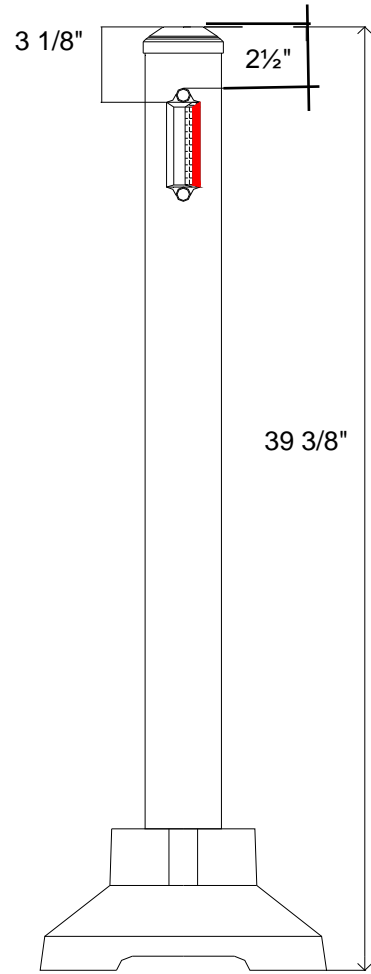

SPR-POST-Y

Dia 30mm
Countersink Dia 14mm
Countersink Depth 45mm