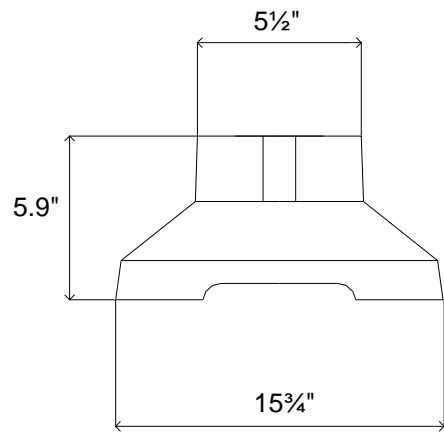

SPR-POST-Y

Dia 30mm
Countersink Dia 14mm
Countersink Depth 45mm