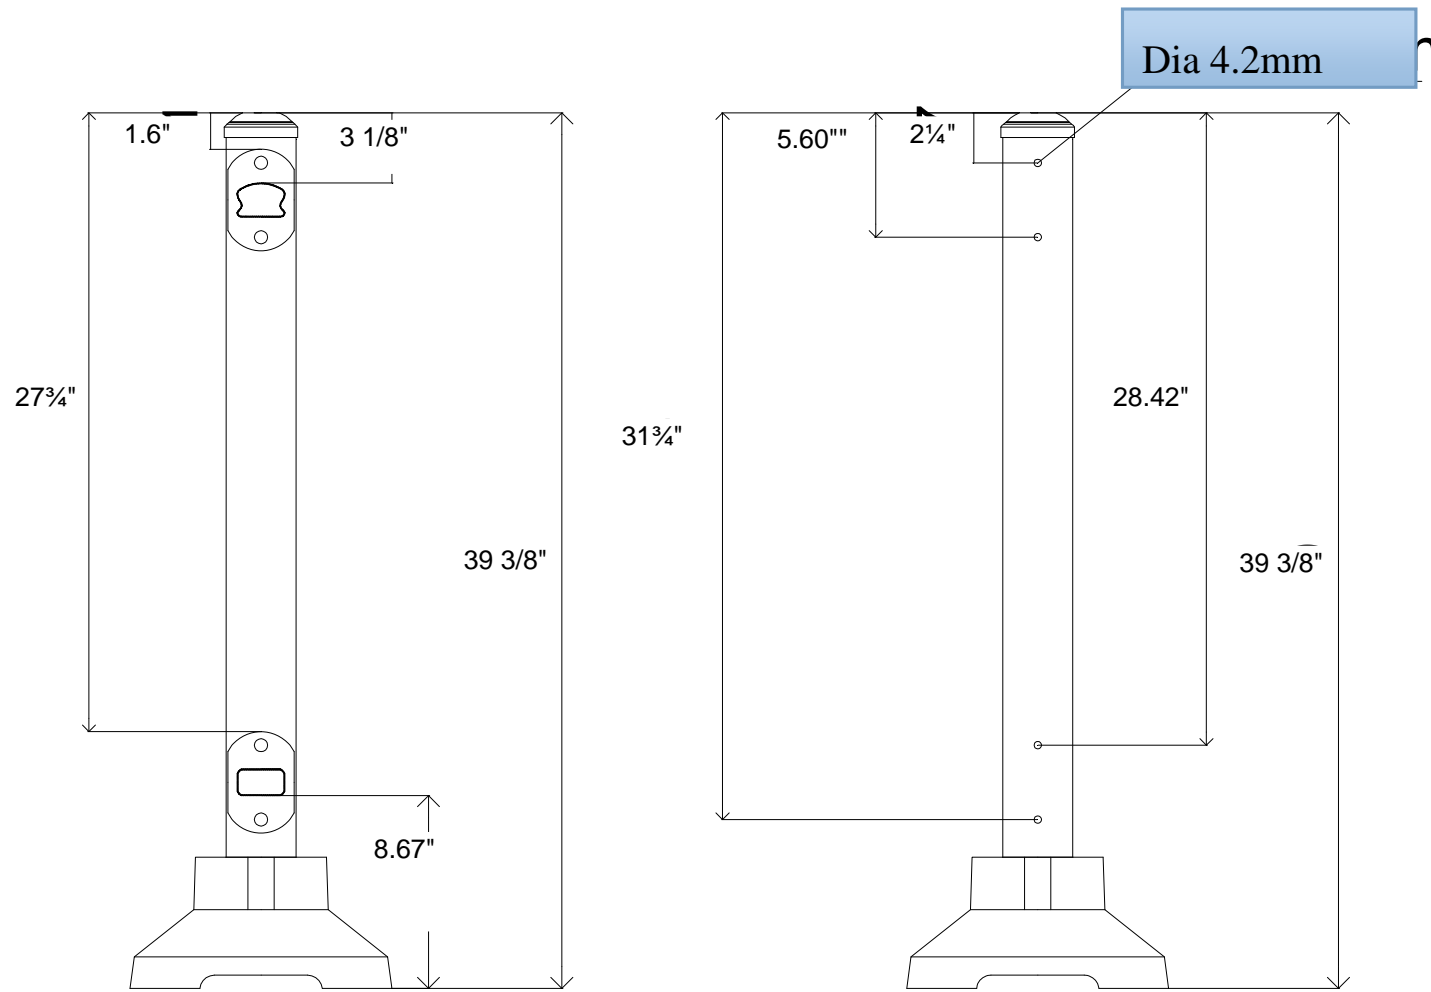

SPR-POST-Y

Dia 30mm
Countersink Dia 14mm
Countersink Depth 45mm