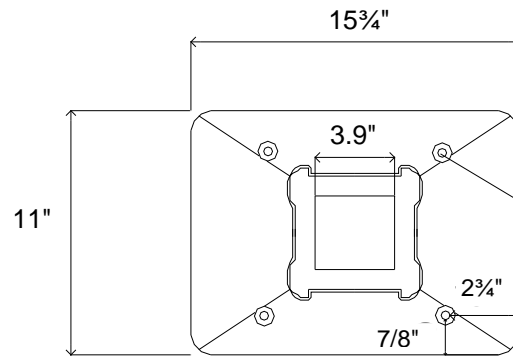

SPR-POST-Y

Dia 30mm
Countersink Dia 14mm
Countersink Depth 45mm