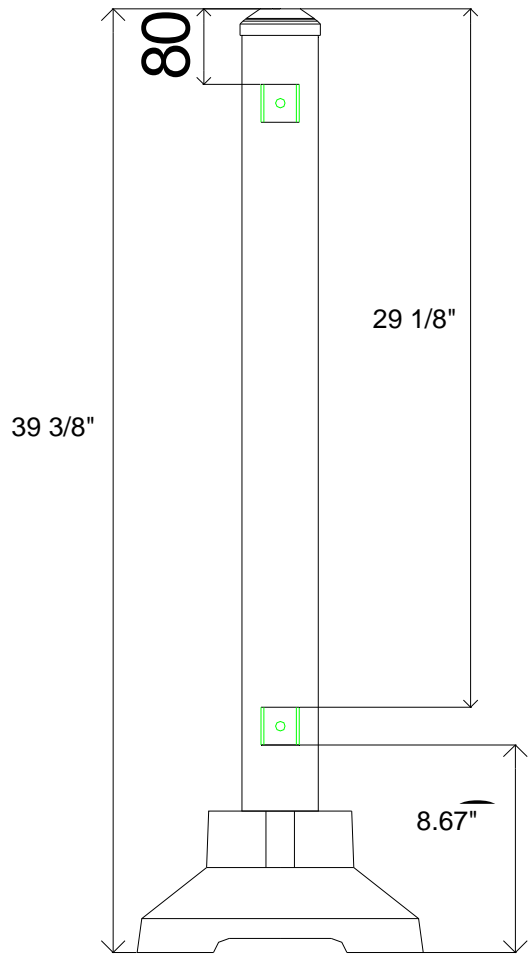

SPR-POST-Y

Dia 30mm
Countersink Dia 14mm
Countersink Depth 45mm