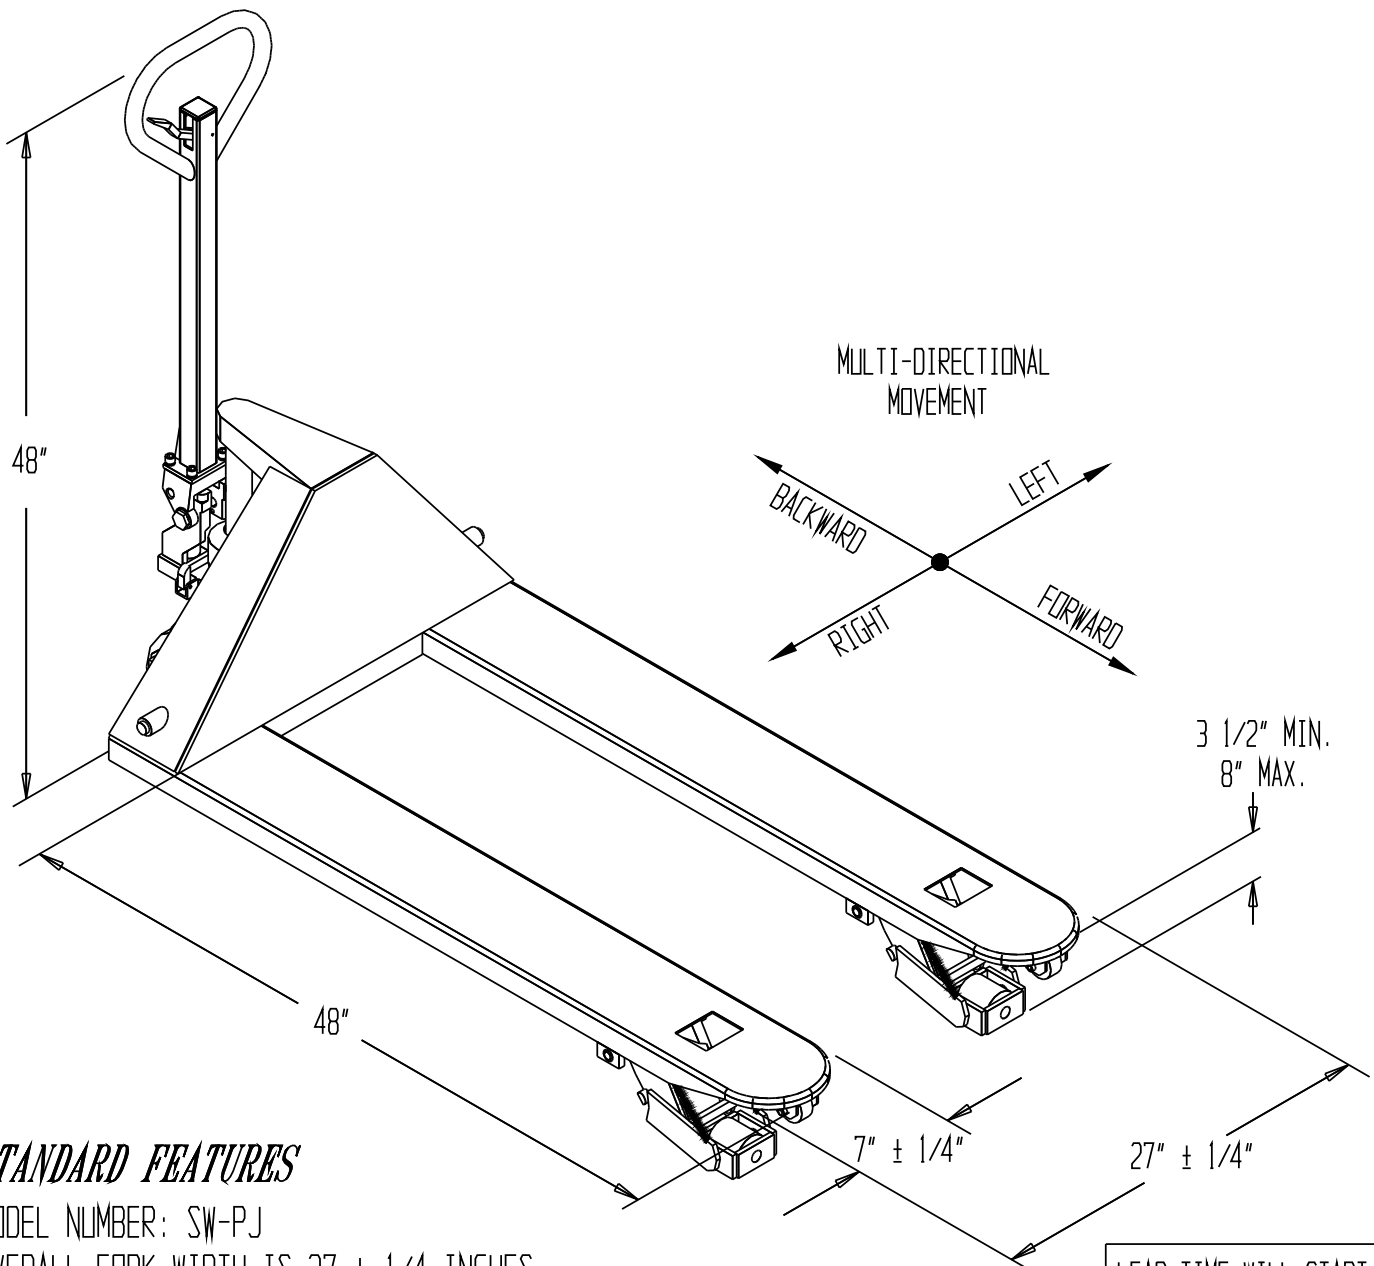

SIDE WINDER PALLET TRUCK, SW-PJ

STANDARD FEATURES

MODEL NUMBER: SW-PJ
 OVERALL FORK WIDTH IS $27 \pm 1/4$ INCHES
 OVERALL FORK LENGTH IS 48 INCHES
 CAPACITY IS 3,000 LBS
 LOWERED HEIGHT IS 3 1/2 INCHES
 RAISED HEIGHT IS 8 INCHES

SPECIAL FEATURES

NONE

LEAD TIME WILL START UPON
RECEIPT OF SIGNED APPROVAL
DRAWING

APPROVAL

I, the undersigned, hereby approve this print
 As drawn As marked
 This includes my approval of design & dimensions.
 Signed: _____
 Date: _____

**SPECIAL UNITS ARE NON-RETURNABLE
 *AVAILABLE AT ADDITIONAL COSTS

DISTRIBUTOR'S NAME:		P.O.#: _
VESTIL MANUFACTURING		W.O.#: _
DRAWN BY: _	DATE: _	SALES: _
REFERENCE:		DRWG./FILE NAME:
-		SCALE: NTS
		SW-PJ