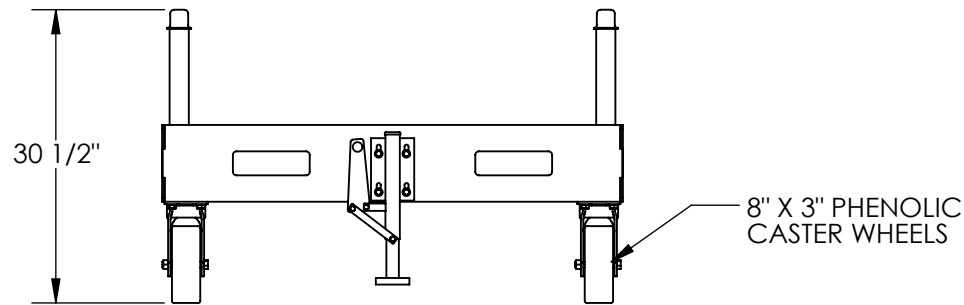

FINAL ASSEMBLY, PORTABLE VERSA RACK - V-3

APPROX WEIGHT: 213.72 lbs.
 DOES NOT INCLUDE WEIGHT OF POWER OR PACKAGING!!!

*** ANY ADDITIONS, DELETIONS, OR OMISSIONS MUST BE CORRECTED ON THIS DRAWING AS THIS DRAWING WILL BE CONSIDERED ALL INCLUSIVE ***

ALL GRAPHICS PROVIDED ARE FOR REFERENCE ONLY. IF CERTAIN DIMENSIONS ARE CRITICAL PLEASE VERIFY THOSE DIMENSIONS WITH YOUR SALESPERSON

STANDARD FEATURES

- MODEL NUMBER IS: V-3
- OVERALL WIDTH IS: 48"
- OVERALL LENGTH IS: 42"
- OVERALL HEIGHT IS: 30 1/2"
- 4 WAY FORK ENTRY
 - MIN FORK WIDTH IS: 17 1/4"
 - MAX FORK WIDTH IS: 33 1/4"
- MAX LOADING CAPACITY IS: 4,000 lbs.