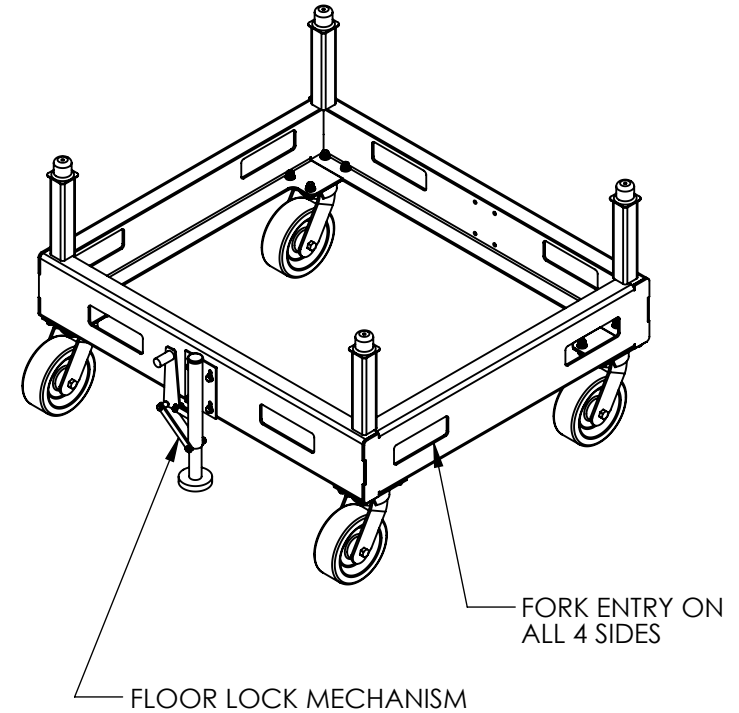

FINAL ASSEMBLY, PORTABLE VERSA RACK - V-3

APPROX WEIGHT: 213.72 lbs.
 DOES NOT INCLUDE WEIGHT OF POWER OR PACKAGING!!!

*** ANY ADDITIONS, DELETIONS, OR OMISSIONS MUST BE CORRECTED ON THIS DRAWING AS THIS DRAWING WILL BE CONSIDERED ALL INCLUSIVE ***

ALL GRAPHICS PROVIDED ARE FOR REFERENCE ONLY. IF CERTAIN DIMENSIONS ARE CRITICAL PLEASE VERIFY THOSE DIMENSIONS WITH YOUR SALESPERSON

STANDARD FEATURES

- MODEL NUMBER IS: V-3
- OVERALL WIDTH IS: 48"
- OVERALL LENGTH IS: 42"
- OVERALL HEIGHT IS: 30 1/2"
- 4 WAY FORK ENTRY
 - MIN FORK WIDTH IS: 17 1/4"
 - MAX FORK WIDTH IS: 33 1/4"
- MAX LOADING CAPACITY IS: 4,000 lbs.