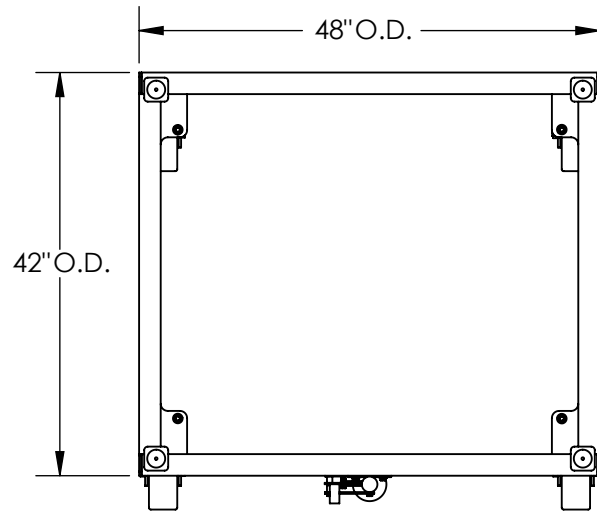

FINAL ASSEMBLY, PORTABLE VERSA RACK - V-3

APPROX WEIGHT: 213.72 lbs.
 DOES NOT INCLUDE WEIGHT OF POWER OR PACKAGING!!!

*** ANY ADDITIONS, DELETIONS, OR OMISSIONS MUST BE CORRECTED ON THIS DRAWING AS THIS DRAWING WILL BE CONSIDERED ALL INCLUSIVE ***

ALL GRAPHICS PROVIDED ARE FOR REFERENCE ONLY. IF CERTAIN DIMENSIONS ARE CRITICAL PLEASE VERIFY THOSE DIMENSIONS WITH YOUR SALESPERSON

STANDARD FEATURES

- MODEL NUMBER IS: V-3
- OVERALL WIDTH IS: 48"
- OVERALL LENGTH IS: 42"
- OVERALL HEIGHT IS: 30 1/2"
- 4 WAY FORK ENTRY
 - MIN FORK WIDTH IS: 17 1/4"
 - MAX FORK WIDTH IS: 33 1/4"
- MAX LOADING CAPACITY IS: 4,000 lbs.