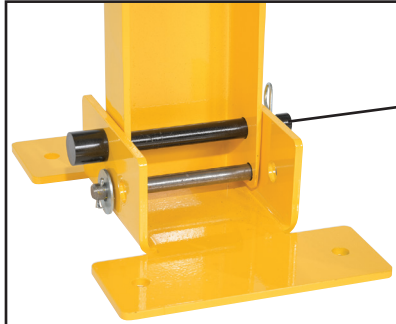

# 2-WAY FOLD DOWN STEEL BOLLARD

## Standard Features:

- Foldable in both directions.
- Can be locked in any position with a padlock. (Padlock not included.)
- Takes up minimal space in the folded position to be straddled by a fork truck.
- Base plate must be lagged to ground for proper installation.
- Pre-drilled mounting holes.
- Tough, baked-in powder coated yellow finish.
- Durable steel construction.
- Assembly hardware included.
- Mounting hardware not included.

Clevis Pin Lock Holds Bollard In Position

Model: BOL-FD-2W-36-YL

MODEL NUMBER	DESCRIPTION	OVERALL SIZE (W x L x H)	MATERIAL	COLOR	WEIGHT (LB)
BOL-FD-2W-36-YL	2-WAY FOLD DOWN BOLLARD	8" x 12" x 36"	STEEL	YELLOW	28