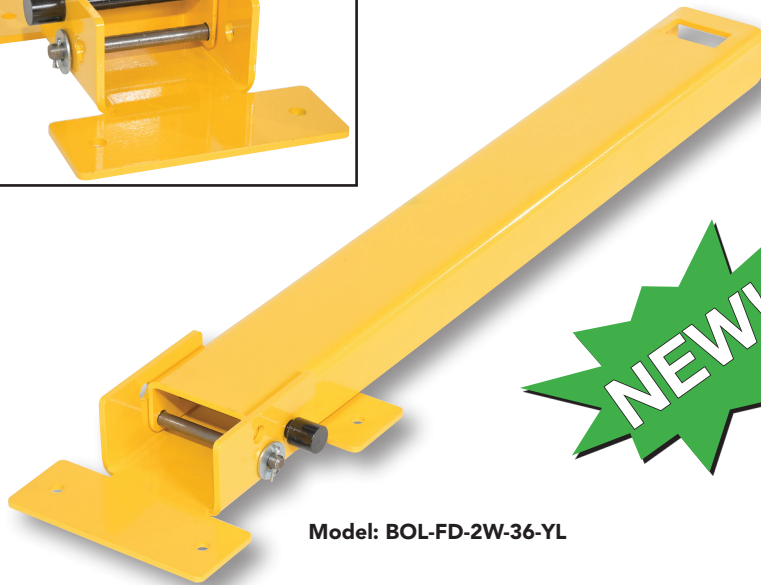

# 2-WAY FOLD DOWN STEEL BOLLARD

## Standard Features:

- Foldable in both directions.
- Can be locked in any position with a padlock. (Padlock not included.)
- Takes up minimal space in the folded position to be straddled by a fork truck.
- Base plate must be lagged to ground for proper installation.
- Pre-drilled mounting holes.
- Tough, baked-in powder coated yellow finish.
- Durable steel construction.
- Assembly hardware included.
- Mounting hardware not included.

Clevis Pin Lock Holds Bollard In Position

Model: BOL-FD-2W-36-YL

MODEL NUMBER	DESCRIPTION	OVERALL SIZE (W x L x H)	MATERIAL	COLOR	WEIGHT (LB)
BOL-FD-2W-36-YL	2-WAY FOLD DOWN BOLLARD	8" x 12" x 36"	STEEL	YELLOW	28