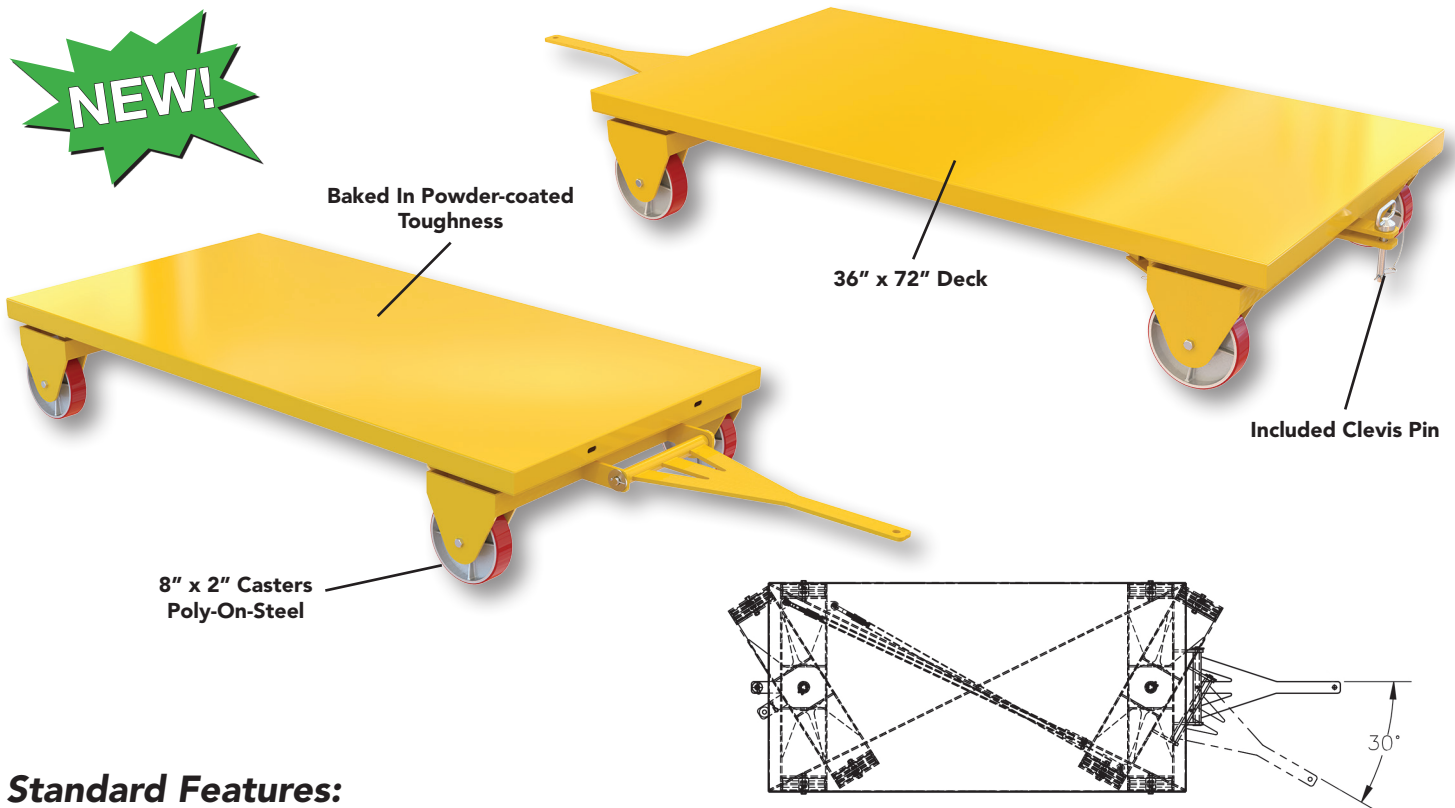

ALL WHEEL STEER TRUCK

Standard Features:

- All wheel steer trailer is engineered for towing.
- Use in industrial applications for optimal results.
- Brightly colored yellow for clear visibility.
- Rolls smoothly across a variety of surfaces featuring poly-on-steel casters.
- Included 5/8" clevis pin.
- Durable steel construction.
- Tongue neutral height is 8³/₄".
- Powder-coated finish for baked in toughness.

MODEL NUMBER	DECK SIZE (W x L)	OVERALL SIZE (L x W x H)	CAPACITY	POLY-ON-STEEL CASTERS	WEIGHT (LBS)
AWST-3672-PU	36" x 72"	101 ¹ / ₂ " x 36 ³ / ₄ " x 12 ¹ / ₄ "	3,600 lbs	(4) 8" x 2" RIGID	332

An all wheel style is the key to simple towing and maneuvering around congested areas!