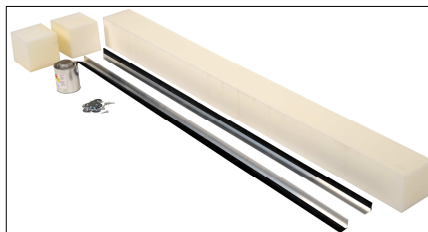

Dock Leveler Blanket

The **Dock Leveler Blanket** improves efficiency by helping you use less energy. The blanket will pay for itself quickly by controlling heat loss during the cold winter months.

Weather Stripping for Dock Levelers & Overhead Doors

Gaps around dock levelers provide a means for air infiltration and pests. **Weather Stripping** provides an effective means to seal these trouble areas, preventing heat loss and keeping pests out.

Infiltration Pads

Designed for blocking drafts between dock seals and dock levelers, the compressible foam **Infiltration Pads** provide a seal in all types of irregular gaps. A heavy weighted base provides this sealing action.