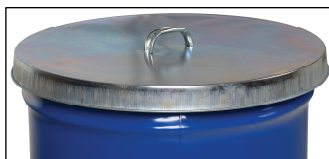

Galvanized Steel Drum Covers